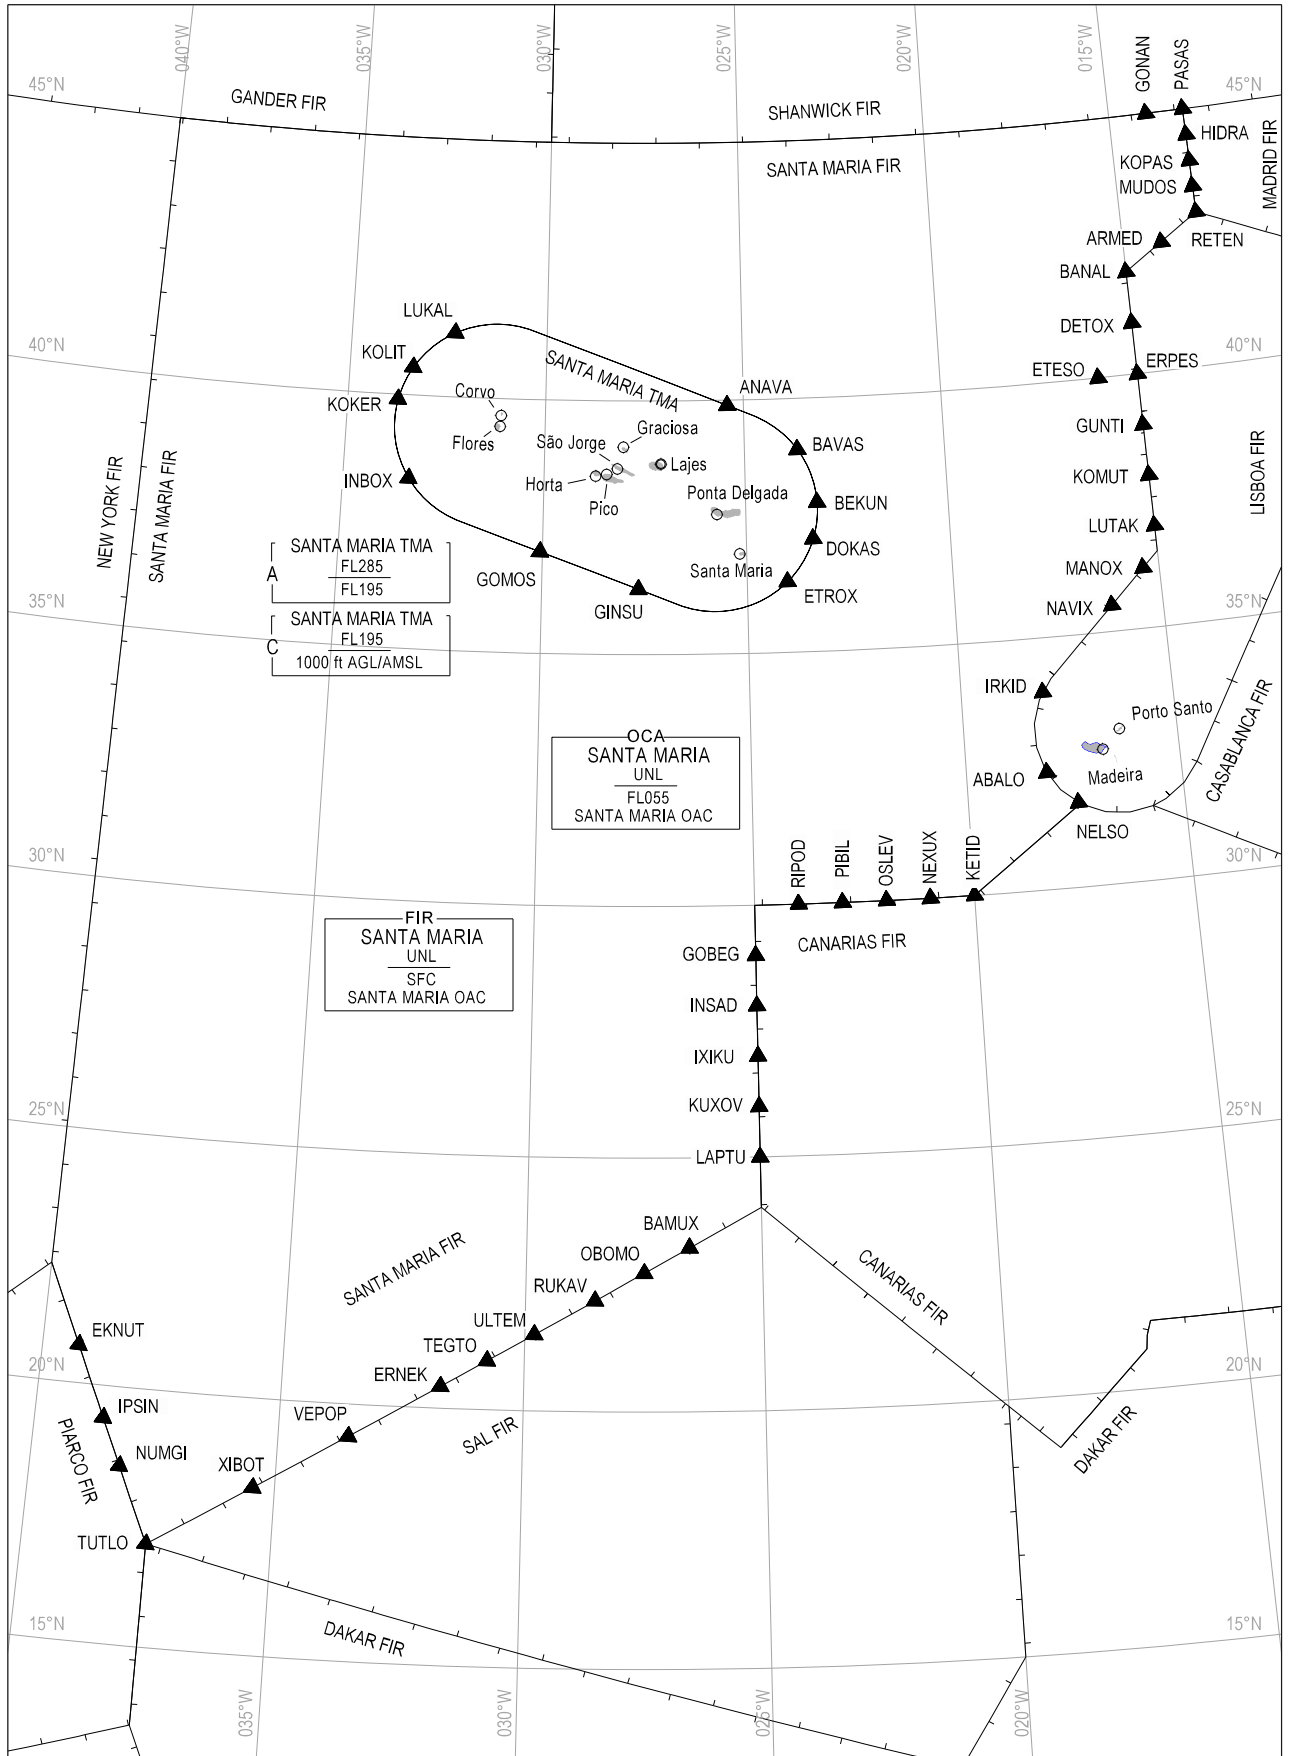

AIR TRAFFIC SERVICE SYSTEM
SANTA MARIA OCEANIC FIR (LPPO)

WPT 4016N replaced by WPT ETESO